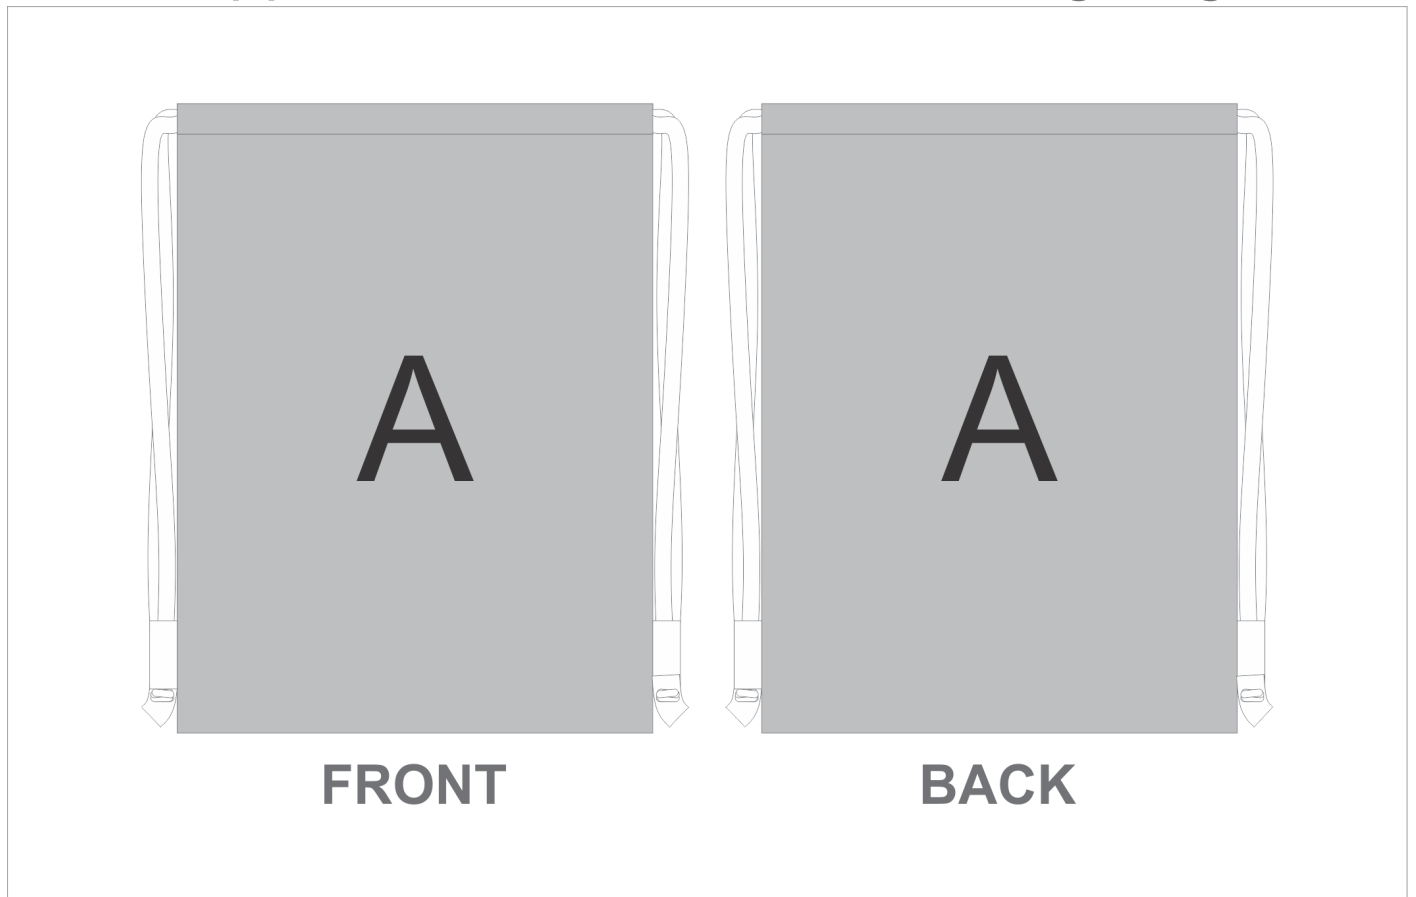

SG-HP-111-G

PPS Hoppla Bellville RPET Drawstring Bag

Need to know:

- Includes 1-Position Sublimation (setup fees apply)
- **Please Note: We cannot guarantee 100% logo Alignment on all Brandable Panels.**

Branding Options:

Position A

1. Custom Sublimation A (CPSUB-A)
  Full Colour
  Size: 337mm wide x 879mm high